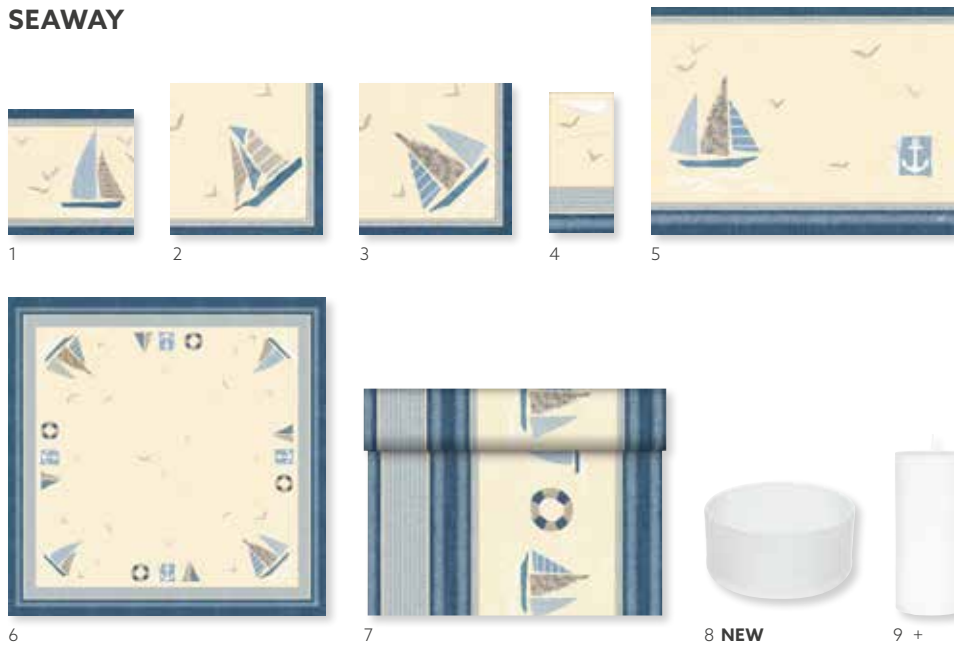

THEME DESIGNS **MARITIME** Want to create a by the sea mood – however far you are from the coast?

SEAWAY

MATCHING COLOURS

CREAM

DARK BLUE

GREIGE

NO	ART.	DESCRIPTION	PACK				NO	ART.	DESCRIPTION	PACK			
1	183021	Tissue Napkin, 3-ply, 33 x 33 cm	10 x 50	•	•	•	6	183099	Dunisilk® Slipcover, 84 x 84 cm	5 x 20	•	•	•
	183006	Tissue Napkin, 3-ply, 33 x 33 cm	4 x 250	•	•	•		183072	Dunichel® Slipcover, 84 x 84 cm	5 x 20	•	•	•
2	183045	Classic Napkin, 40 x 40 cm	6 x 50	•	•	•		183084	Dunichel® Slipcover, 84 x 84 cm	1 x 100	•	•	•
3	186721	Dunisoft® Napkin, 40 x 40 cm	12 x 60	•	•	•	7	183127	Dunichel® Tête-à-Tête, 0,4 x 24 m	4 x 1	•	•	•
4	183063	Duni Sacchetto® Tissue, 1/12 Folded, 8,5 x 19 cm	5 x 100	•	•	•	8	198858	Candle Holder Flake, Frosted Glass, 4 X Ø 8,3 cm	4 x 1	•	•	•
5	183150	Dunichel® Placemat, 30 x 40 cm	5 x 100	•	•	•	9	160274	Pillar Candle, 150 x Ø 70 mm	12 x 1	•	•	•