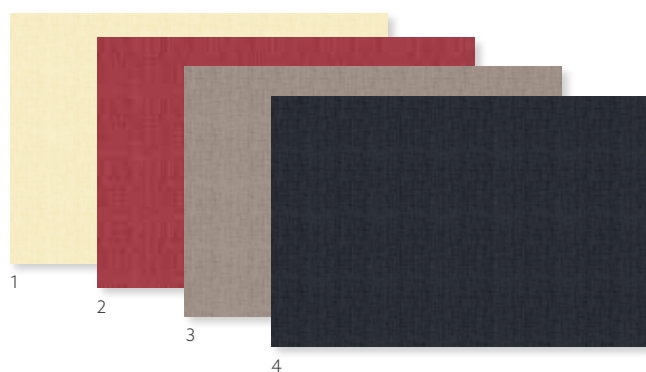

DUNICEL® XL PLACEMAT LINNEA, 40 X 60 CM

NO	ART.	DESCRIPTION	PACK	
1	195896	Linnea Cream	1 x 500	•
2	195897	Linnea Bordeaux	1 x 500	•
3	195895	Linnea Greige	1 x 500	•
4	195894	Linnea Black	1 x 500	•