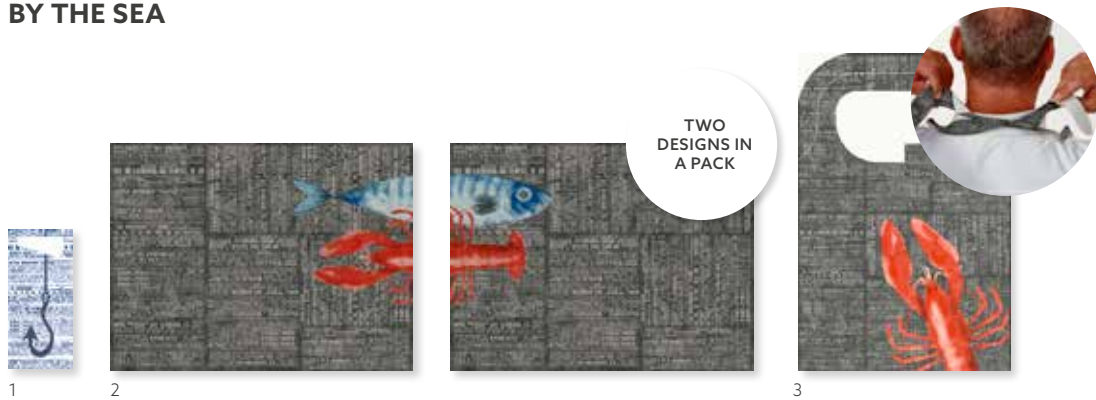

BY THE SEA

MATCHING COLOURS

WHITE

RED

DARK BLUE

NO	ART.	DESCRIPTION	PACK				NO	ART.	DESCRIPTION	PACK			
1	171374	Duni Sacchetto® Tissue, 1/12 Folded, 8,5 x 19 cm	5 x 100	•	•	•	3	178697	Dunichel® Bib, 40 x 60 cm	4 x 50	•	•	•
2	183156	Paper Placemat, 30 x 40 cm	4 x 250	•	•	•