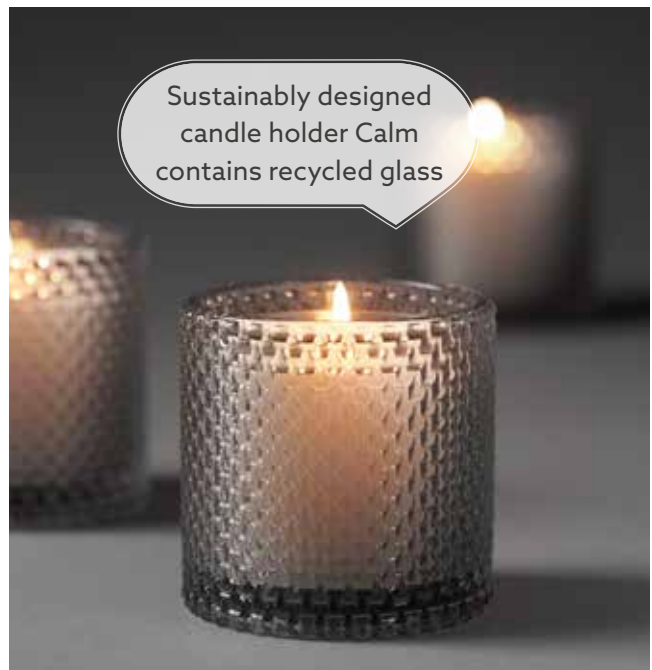

Candle holder Noble has a timeless design that protects against breezes

Sustainably designed candle holder Calm contains recycled glass

ANTIQUE CANDLES
CROWN CANDLES

TEALIGHTS

SWITCH & SHINE
REFILLSPILLAR
CANDLES