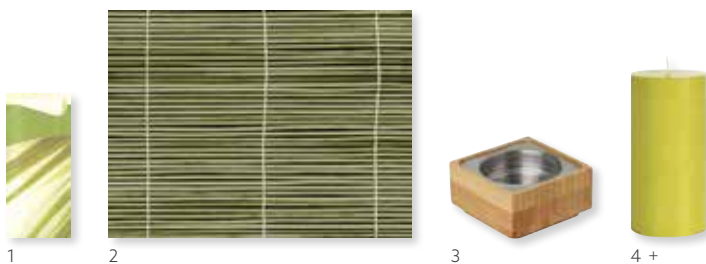

GREY ROSE

NO	ART.	DESCRIPTION	PACK			
1	183018	Tissue Napkin, 3-ply, 33 x 33 cm	10 x 50	•	•	•
2	191465	Candle Holder Calm, 80 x Ø 80 mm	6 x 1			

MATCHING COLOURS

BAMBOO

NO	ART.	DESCRIPTION	PACK				NO	ART.	DESCRIPTION	PACK			
1	148974	Duni Sacchetto® Tissue, 1/12 Folded, 8,5 x 19 cm	5 x 100	•			3	183240	Candle Holder 3 in 1, 50 x 95 mm	6 x 1			
2	148950	Paper Placemat, 30 x 40 cm	4 x 250	•			4	195786	Pillar Candle, 150 x Ø 70 mm	12 x 1			•