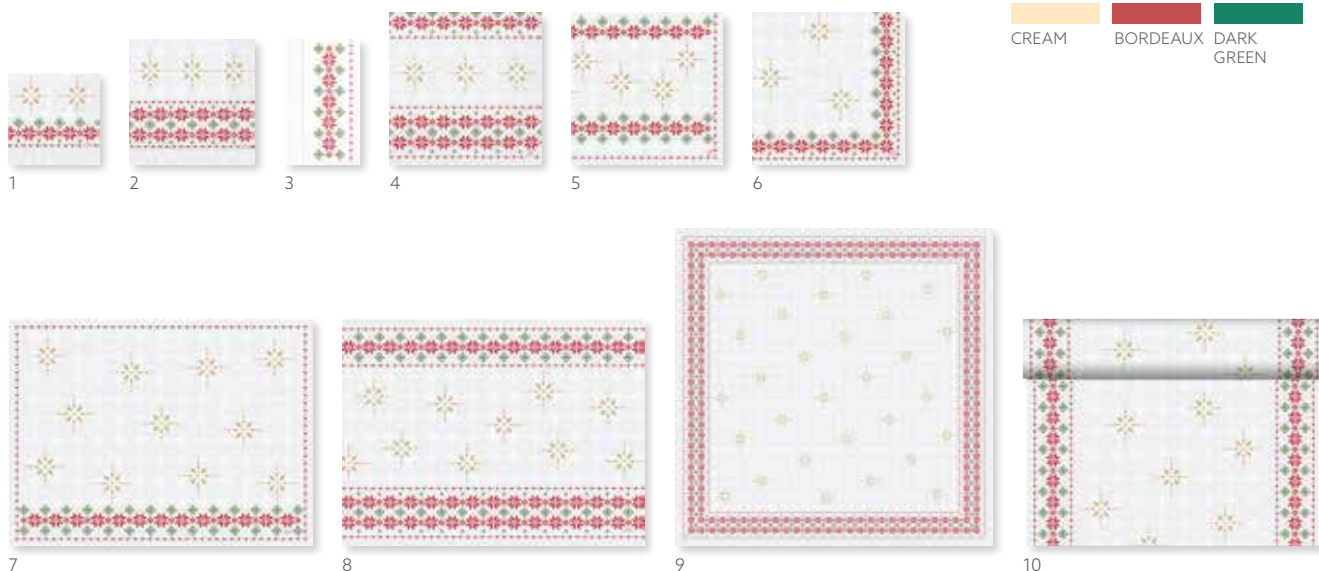

TRADITION

MATCHING COLOURS

NO	ART.	DESCRIPTION	PACK				NO	ART.	DESCRIPTION	PACK			
1	200801	Tissue Napkin, 3-ply, 24 x 24 cm	20 x 50	•	•	•	6	200809	Dunisoft® Napkin, 40 x 40 cm	6 x 60	•	•	•
2	200802	Tissue Napkin, 3-ply, 33 x 33 cm	10 x 50	•	•	•	7	200804	Dunicel® Placemat, 30 x 40 cm	5 x 100	•	•	•
	200803	Tissue Napkin, 3-ply, 33 x 33 cm	4 x 250	•	•	•	8	200806	Paper Placemat, 30 x 40 cm	4 x 250	•	•	•
3	201276	Tissue Napkin, 2-ply, 33 x 33 cm	4 x 300	•	•	•	9	200808	Dunicel® Slipcover, 84 x 84 cm	5 x 20	•	•	•
4	200805	Tissue Napkin, 3-ply, 40 x 40 cm	4 x 250	•	•	•		200810	Dunicel® Slipcover, 84 x 84 cm	1 x 100	•	•	•
5	200807	Classic Napkin, 40 x 40 cm	6 x 50	•	•	•	10	200811	Dunicel® Tête-à-Tête, 0,4 x 24 m	4 x 1	•	•	•