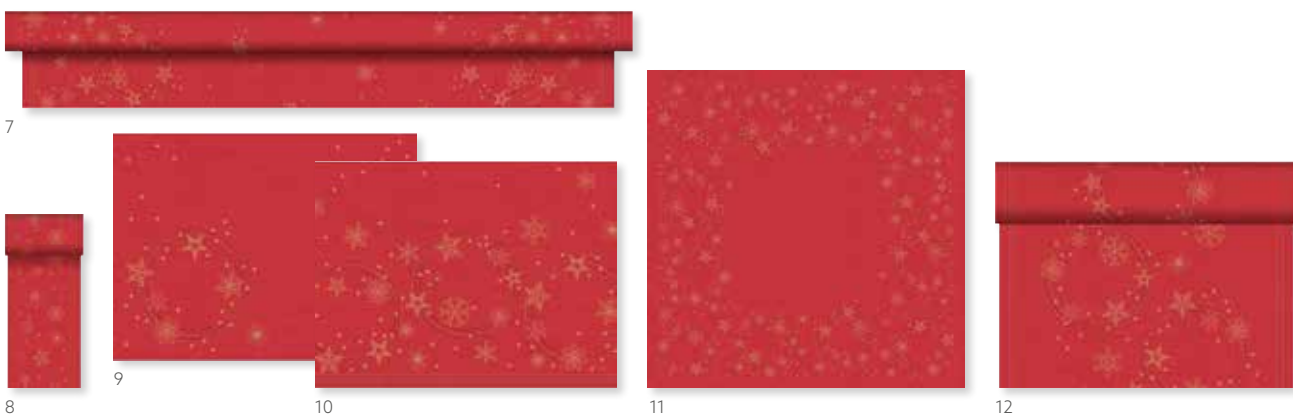

STAR SHINE RED

MATCHING COLOURS

NO	ART.	DESCRIPTION	PACK		NO	ART.	DESCRIPTION	PACK	
1	200854	Tissue Napkin, 3-ply, 24 x 24 cm	20 x 50		7	200862	Dunicel® Banquet Reel, 1,18 x 25 m	2 x 1	
	201109	Tissue Napkin, 3-ply, 24 x 24 cm	8 x 250			200861	Dunicel® Banquet Reel, 1,18 x 10 m	6 x 1	
2	200855	Tissue Napkin, 3-ply, 33 x 33 cm	10 x 50		8	200857	Dunicel® Tablerunner, 0,15 x 20 m	6 x 1	
	200856	Tissue Napkin, 3-ply, 33 x 33 cm	4 x 250		9	200858	Dunicel® Placemat, 30 x 40 cm	5 x 100	
3	200859	Tissue Napkin, 3-ply, 40 x 40 cm	4 x 250		10	200860	Paper Placemat, 30 x 40 cm	4 x 250	
4	200863	Classic Napkin, 40 x 40 cm	6 x 50		11	200865	Dunisilk® Slipcover, 84 x 84 cm	5 x 20	
5	200868	Dunisoft® Napkin, 40 x 40 cm	6 x 60			200867	Dunicel® Slipcover, 84 x 84 cm	5 x 20	
	200869	Dunilin® Napkin, 40 x 40 cm	5 x 45			200870	Dunicel® Slipcover, 84 x 84 cm	1 x 100	
6	204426	Tissue Napkin, 3-ply, 1/8 Head Folded, 40 x 40 cm	4 x 250		12	200871	Dunicel® Tête-à-Tête, 0,4 x 24 m	4 x 1