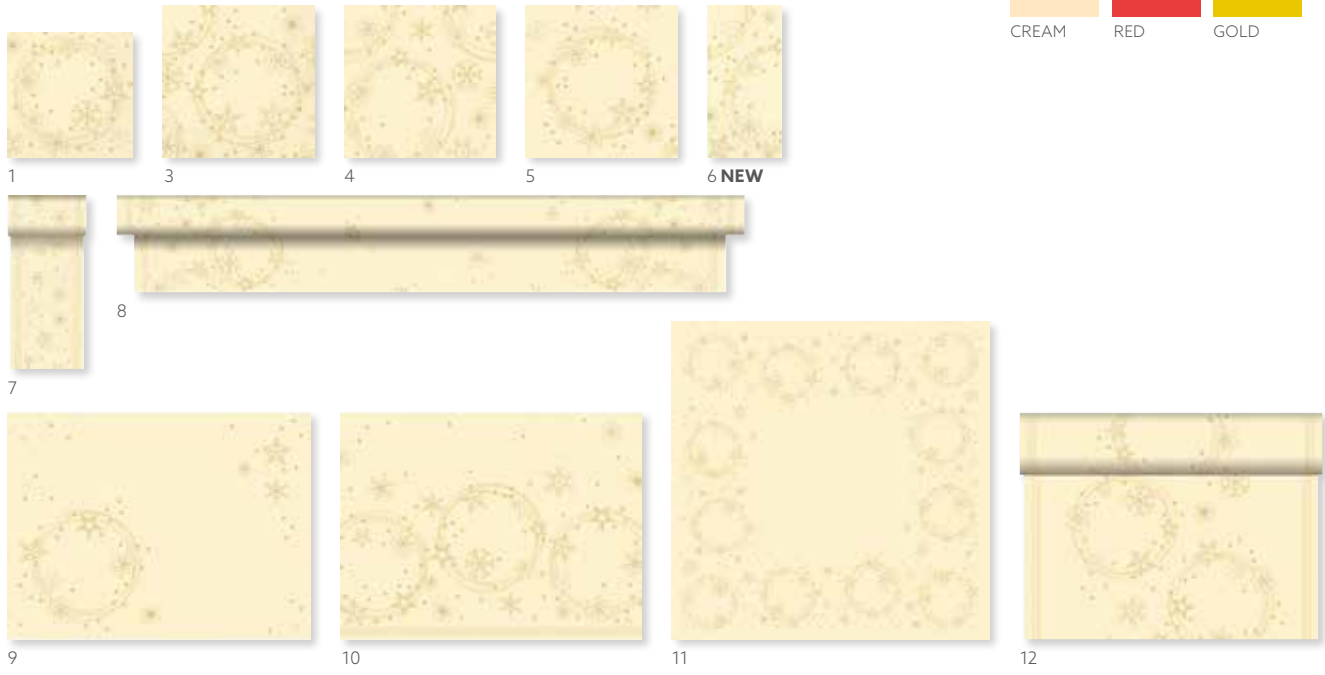

STAR SHINE CREAM

MATCHING COLOURS

NO	ART.	DESCRIPTION	PACK			
1	200822	Tissue Napkin, 3-ply, 33 x 33 cm	10 x 50	•		
	200823	Tissue Napkin, 3-ply, 33 x 33 cm	4 x 250	•		
2	200826	Tissue Napkin, 3-ply, 40 x 40 cm	4 x 250	•		
3	200832	Classic Napkin, 40 x 40 cm	6 x 50	•		
4	200834	Dunisil® Napkin, 40 x 40 cm	6 x 60	•		
	200837	Dunilin® Napkin, 40 x 40 cm	5 x 45	•		
5	204427	Tissue Napkin, 3-ply, 1/8 Head Folded, 40 x 40 cm	4 x 250	•		
6	200824	Dunichel® Table-runner, 0,15x20 m	6 x 1	•		

NO	ART.	DESCRIPTION	PACK			
7	200827	Dunichel® Banquet Reel, 1,18 x 10 m	6 x 1	•		
8	200828	Dunichel® Banquet Reel, 1,18 x 25 m	2 x 1	•		
9	200825	Dunichel® Placemat, 30 x 40 cm	5 x 100	•		
10	200838	Paper Placemat, 30 x 40 cm	4 x 250	•		
11	200830	Dunisilk® Slipcover, 84 x 84 cm	5 x 20	•		
	200833	Dunichel® Slipcover, 84 x 84 cm	5 x 20	•		
	200835	Dunichel® Slipcover, 84 x 84 cm	1 x 100	•		
12	200836	Dunichel® Tête-à-Tête, 0,4 x 24 m	4 x 1	•