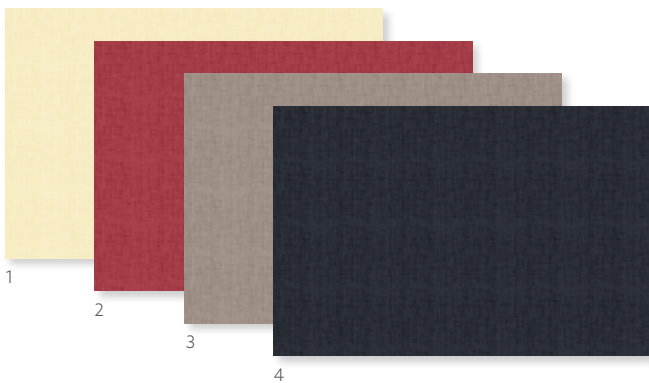

DUNICEL® XL PLACEMAT LINNEA, 40 X 60 CM

NO	ARTICLE	DESCRIPTION	PACK				
1	195896	Linnea Cream	1 x 500	•			
2	195897	Linnea Bordeaux	1 x 500	•			
3	195895	Linnea Greige	1 x 500	•			
4	195894	Linnea Black	1 x 500	•